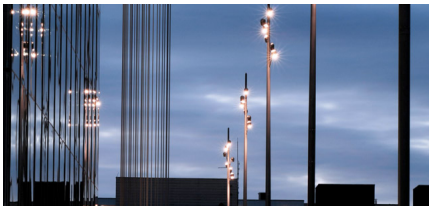

# OLIVIO

2001, Europe, Asia, North America

The Olivio range of luminaries and poles is developed in collaboration with German lighting manufacturer Se'lux and the sales department Se'lux Benelux. West 8 initiated around 2001 the design of the first generation fittings which resulted in the model "Brugge" and the slightly smaller model "Antwerpen". The design of this first generation is improved in the past few years in both technical and aesthetical ways which resulted in the second generation named Olivio, as we know it from the Se'lux catalogue.

The Olivio range is wide; it contains luminaries, brackets and poles especially suited for outdoor spaces such as parks, squares and other urban situations. The bases of the range are the Olivio fittings: Grande, Medio, Piccolo and since recently the Grandiosa. The fixtures are applicable in various ways: as wall fittings, spotlights, bollard lights, which makes the range very flexible in it's use. The material of the housing is cast aluminium.