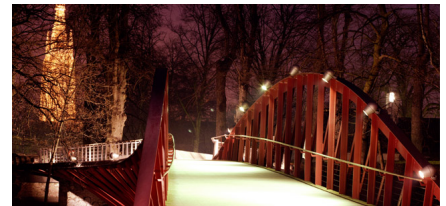

# OLIVIO

2001, Europe, Asia, North America

The Olivio range of luminaries and poles is developed in collaboration with German lighting manufacturer Se'lux and the sales department Se'lux Benelux. West 8 initiated around 2001 the design of the first generation fittings which resulted in the model "Brugge" and the slightly smaller model "Antwerpen". The design of this first generation is improved in the past few years in both technical and aesthetical ways which resulted in the second generation named Olivio, as we know it from the Se'lux catalogue.

The Olivio range is wide; it contains luminaries, brackets and poles especially suited for outdoor spaces such as parks, squares and other urban situations. The bases of the range are the Olivio fittings: Grande, Medio, Piccolo and since recently the Grandiosa. The fixtures are applicable in various ways: as wall fittings, spotlights, bollard lights, which makes the range very flexible in it's use. The material of the housing is cast aluminium.